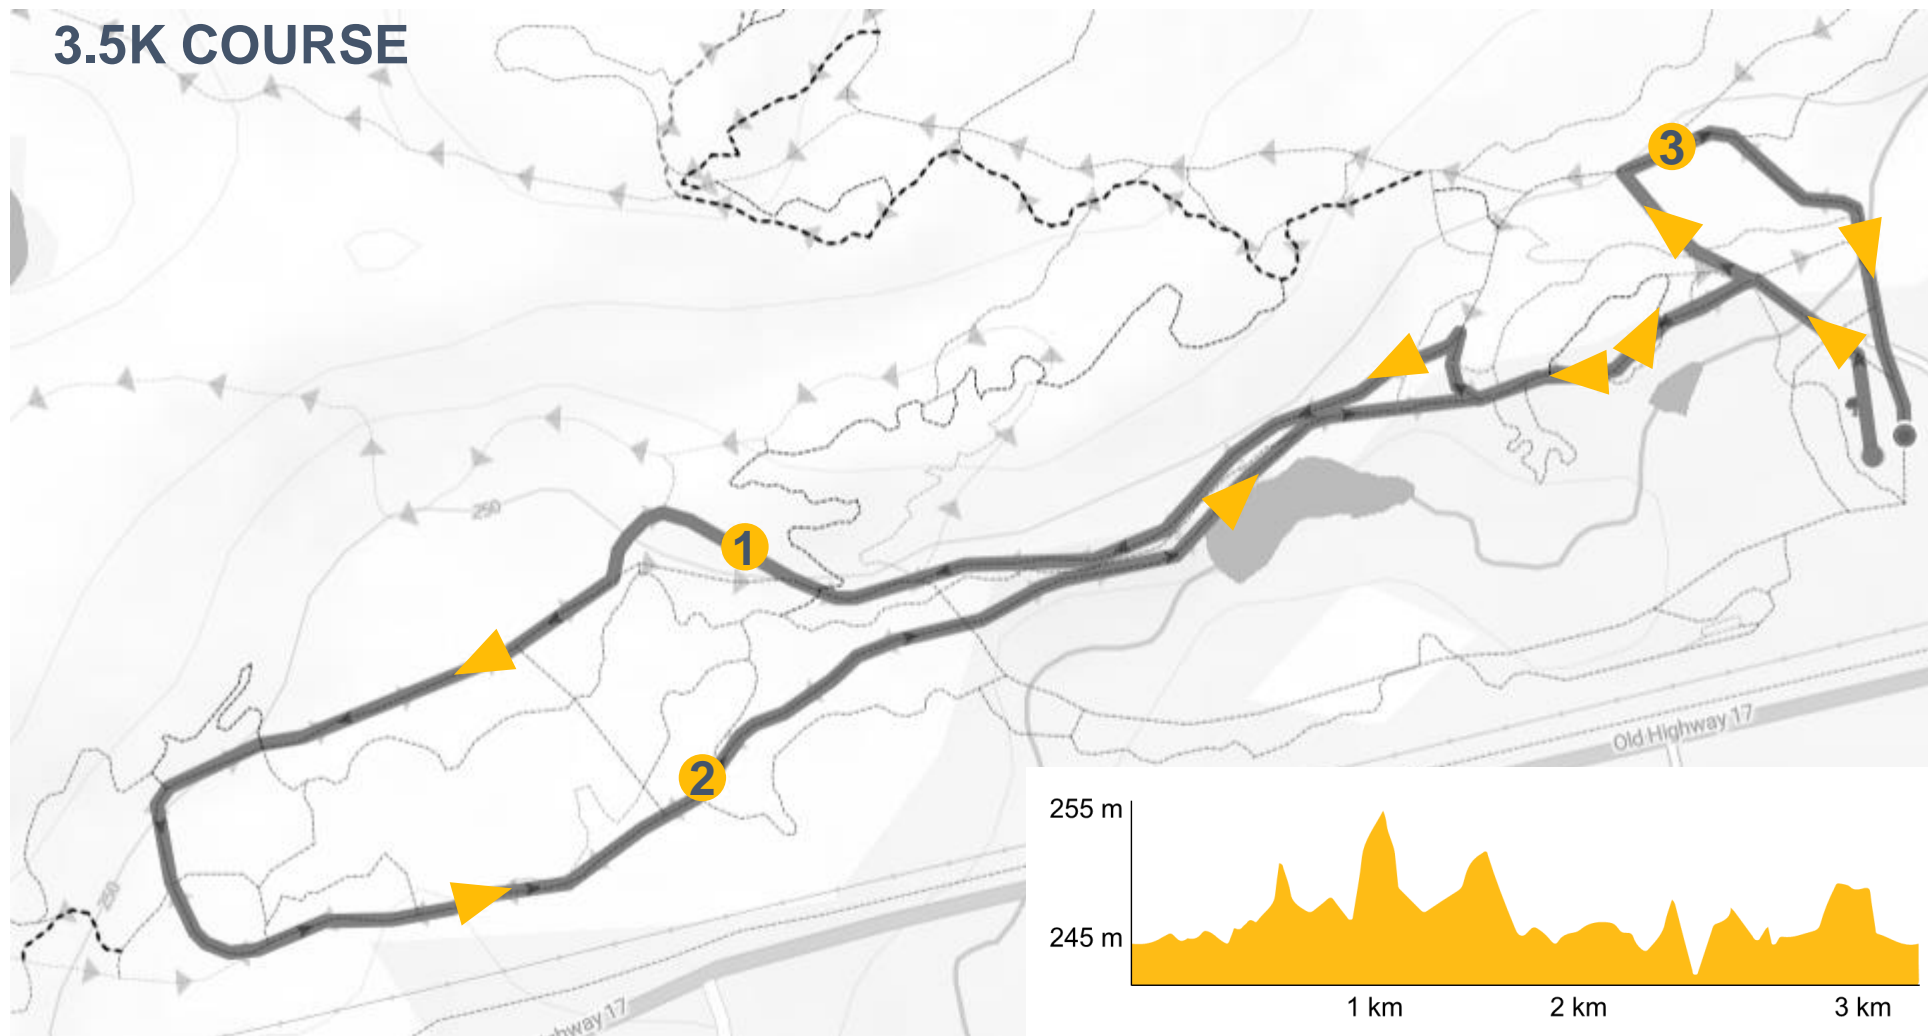

## 8K COURSE

## 3.5K COURSE

# TURKEY GOBBLER TRAIL RUN

Sudbury

## 1.2K COURSE