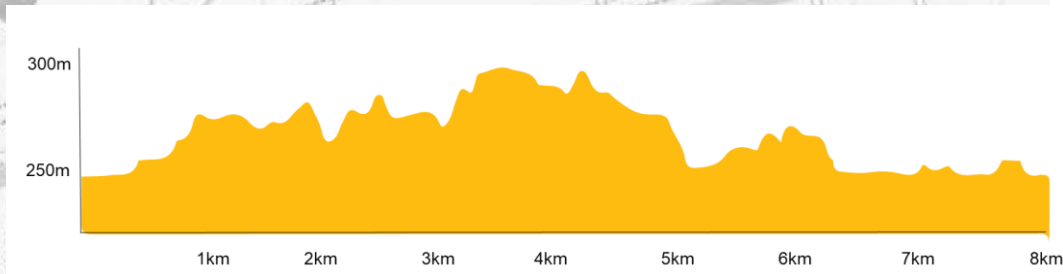

# TURKEY GOBBLER TRAIL RUN

Sudbury

## 8K COURSE

## 3.5K COURSE