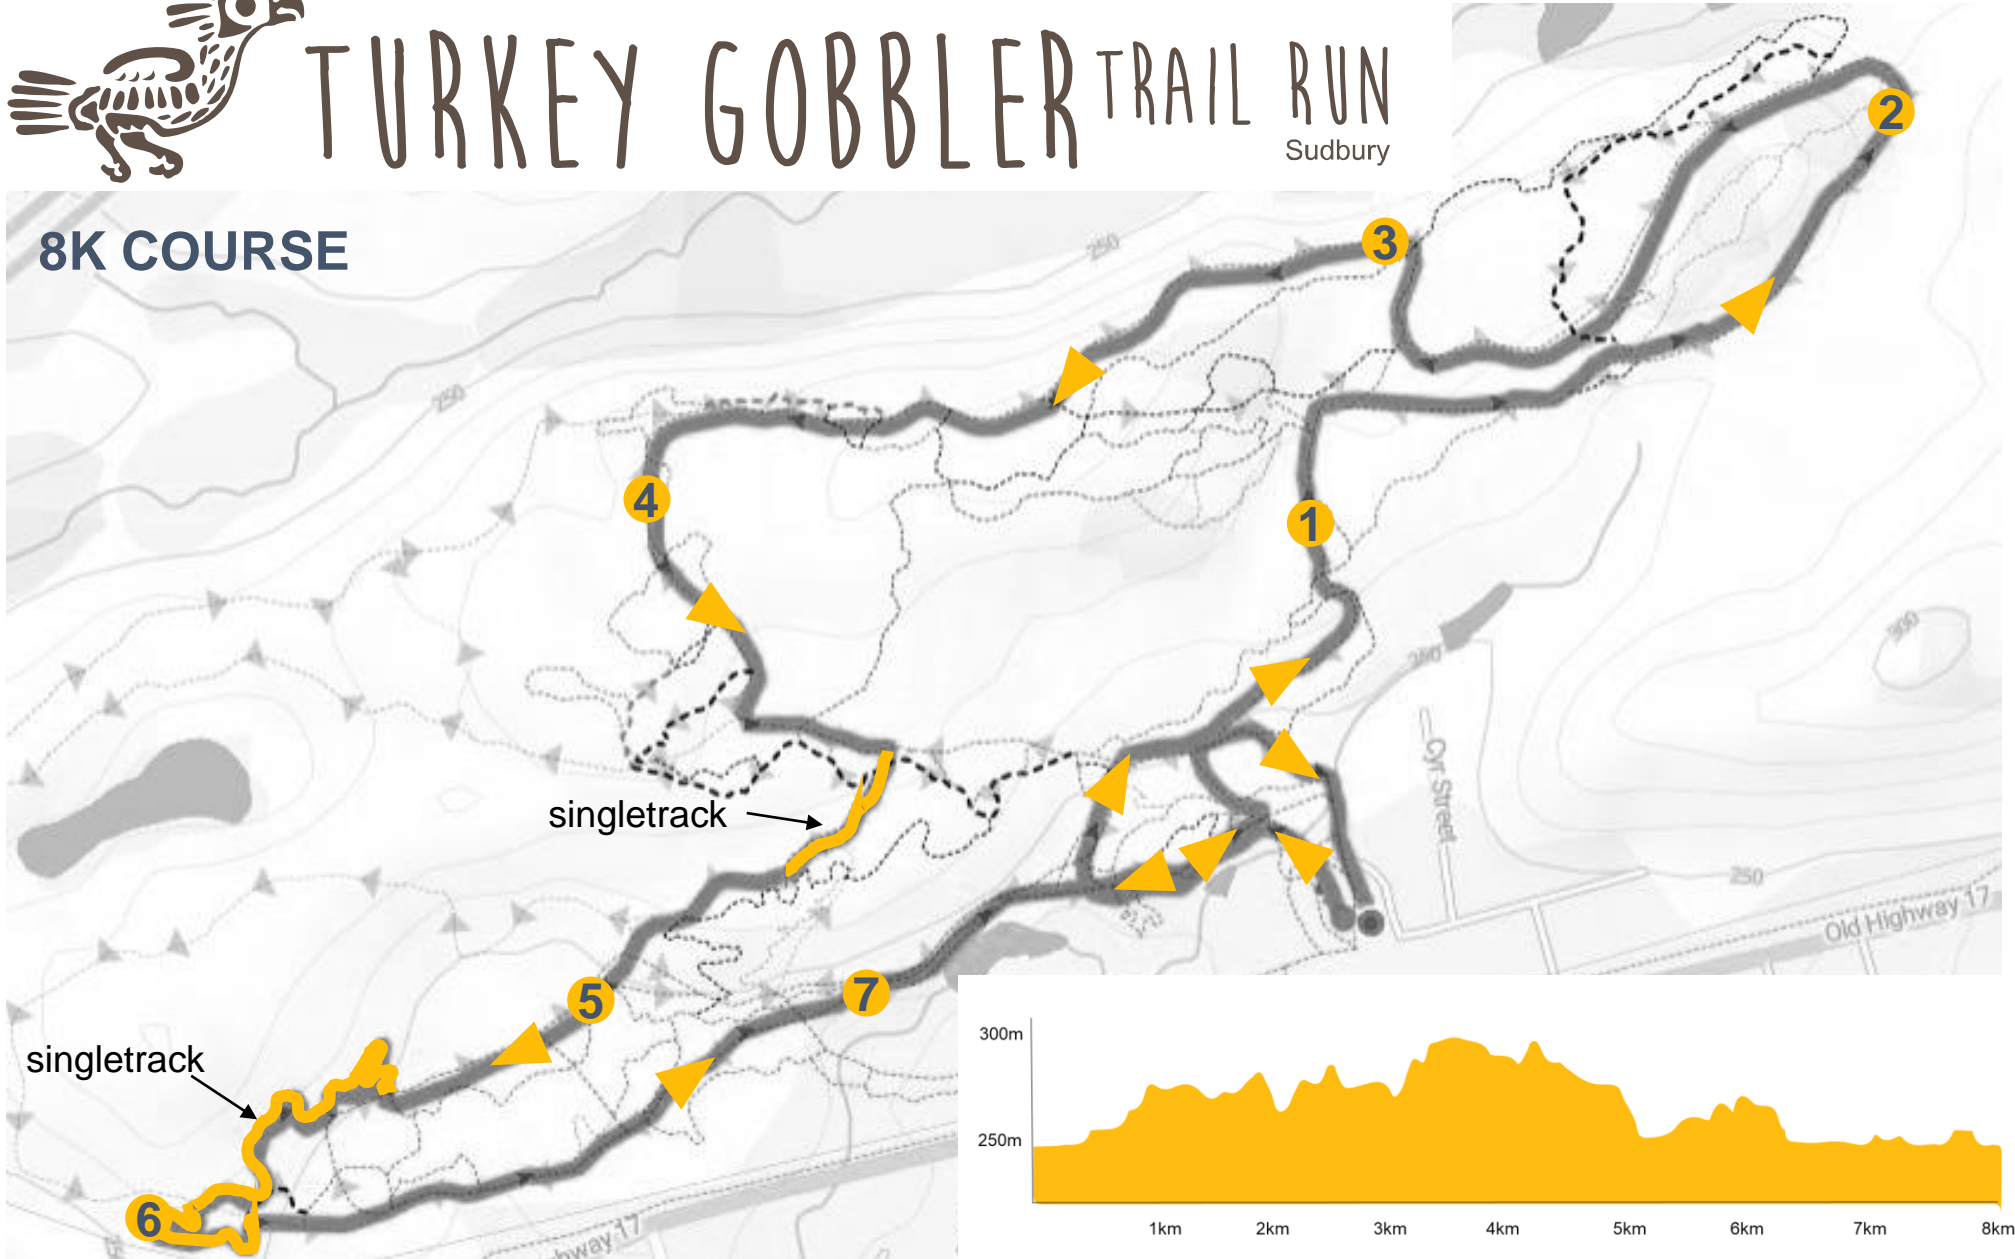

# TURKEY GOBBLER TRAIL RUN

Sudbury

## 8K COURSE