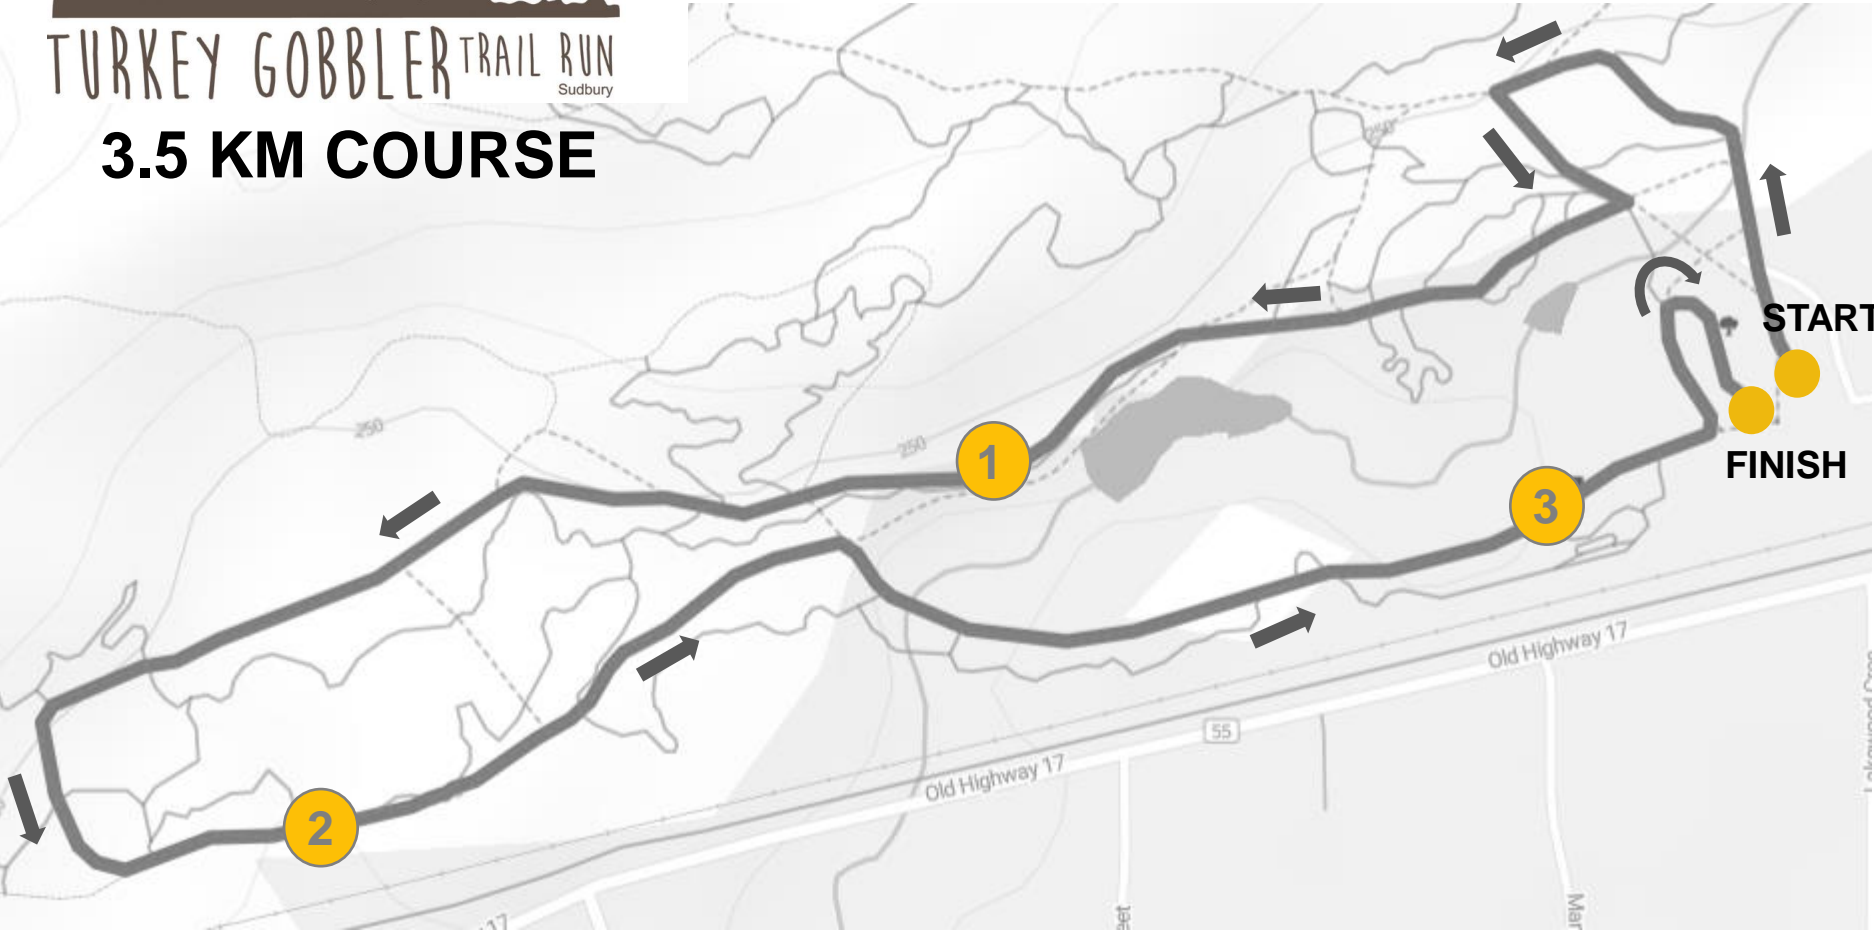

TURKEY GOBBLER TRAIL RUN
Sudbury

8 KM COURSE

TURKEY GOBBLER TRAIL RUN
Sudbury

3.5 KM COURSE

TURKEY GOBBLER TRAIL RUN
Sudbury

1 KM COURSE