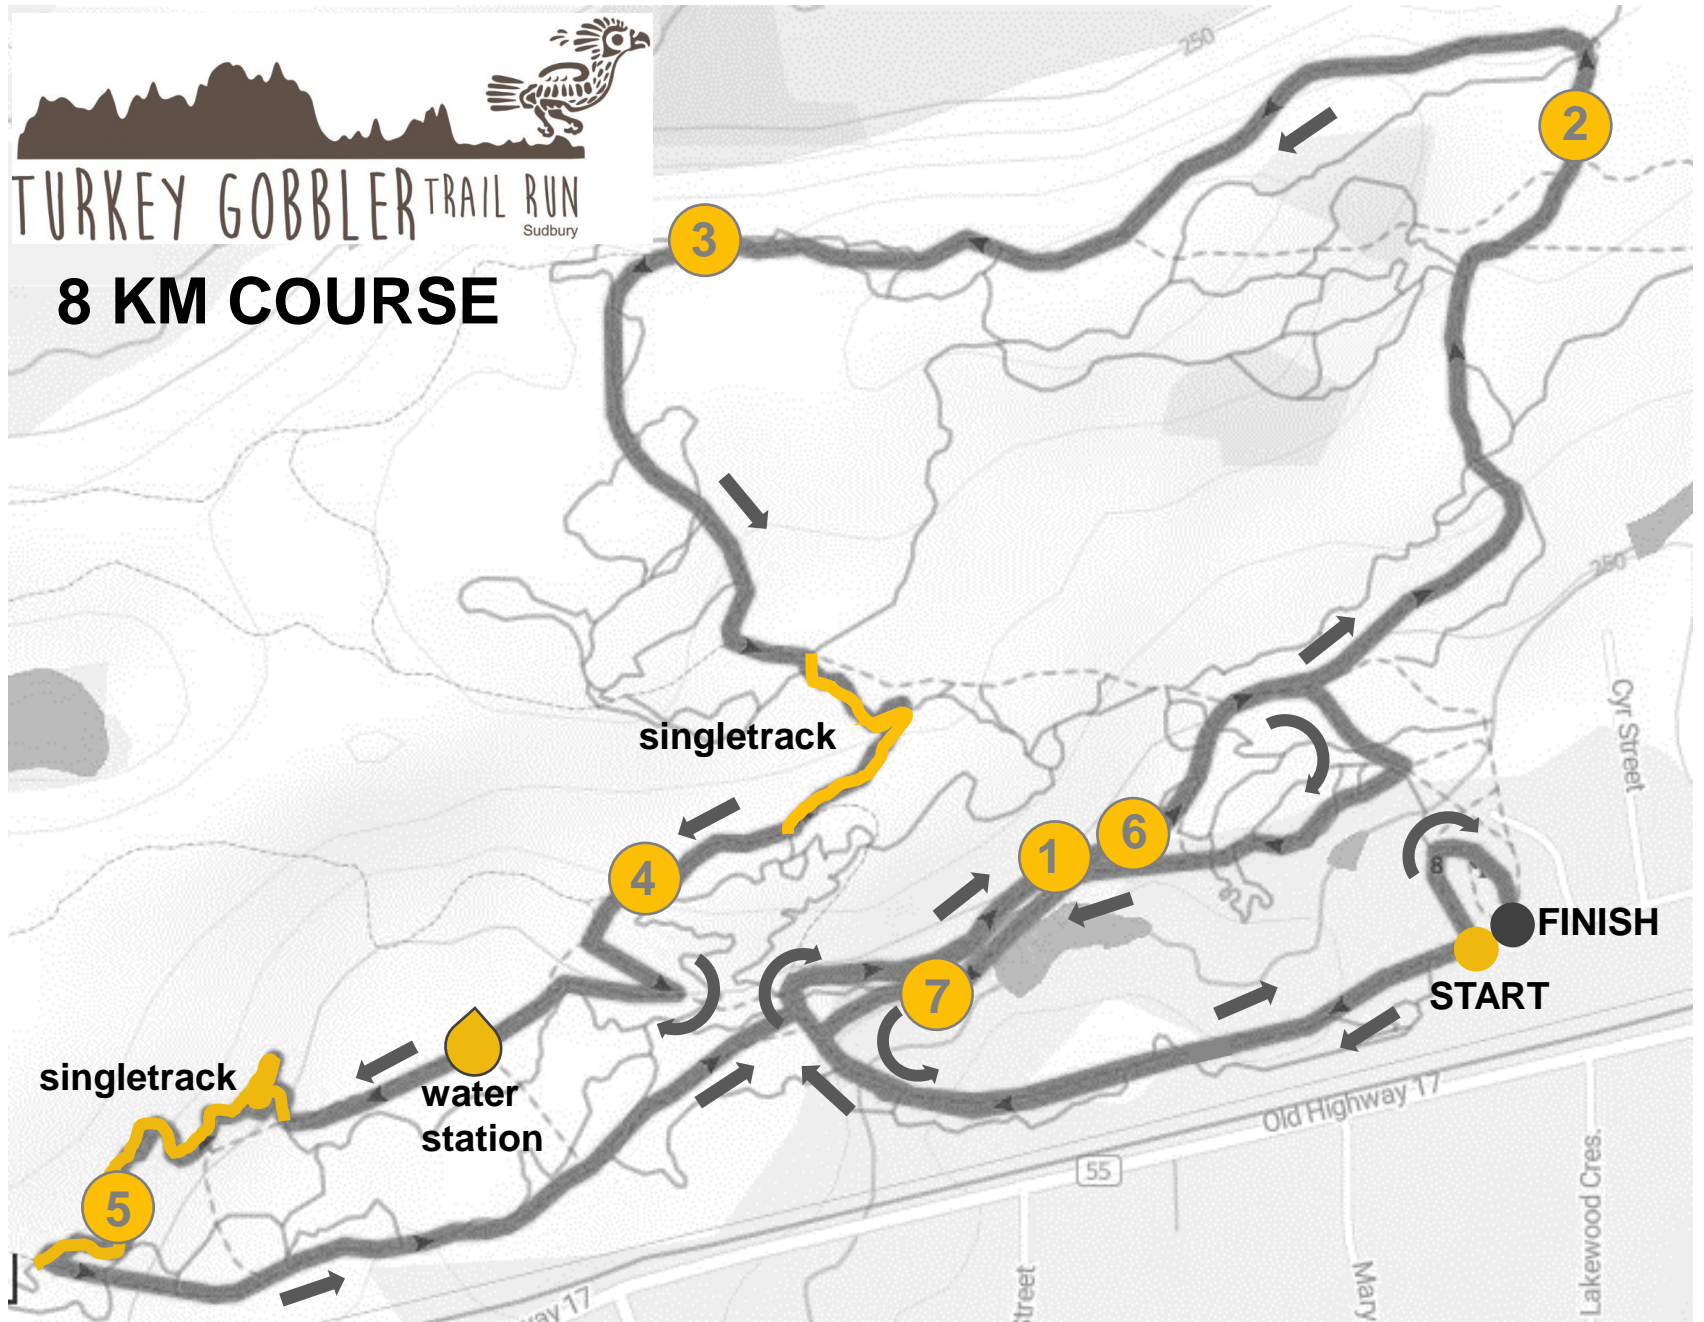

TURKEY GOBBLER TRAIL RUN
Sudbury

8 KM COURSE

TURKEY GOBBLER TRAIL RUN
Sudbury

3.5 KM COURSE

TURKEY GOBBLER TRAIL RUN
Sudbury

1 KM COURSE