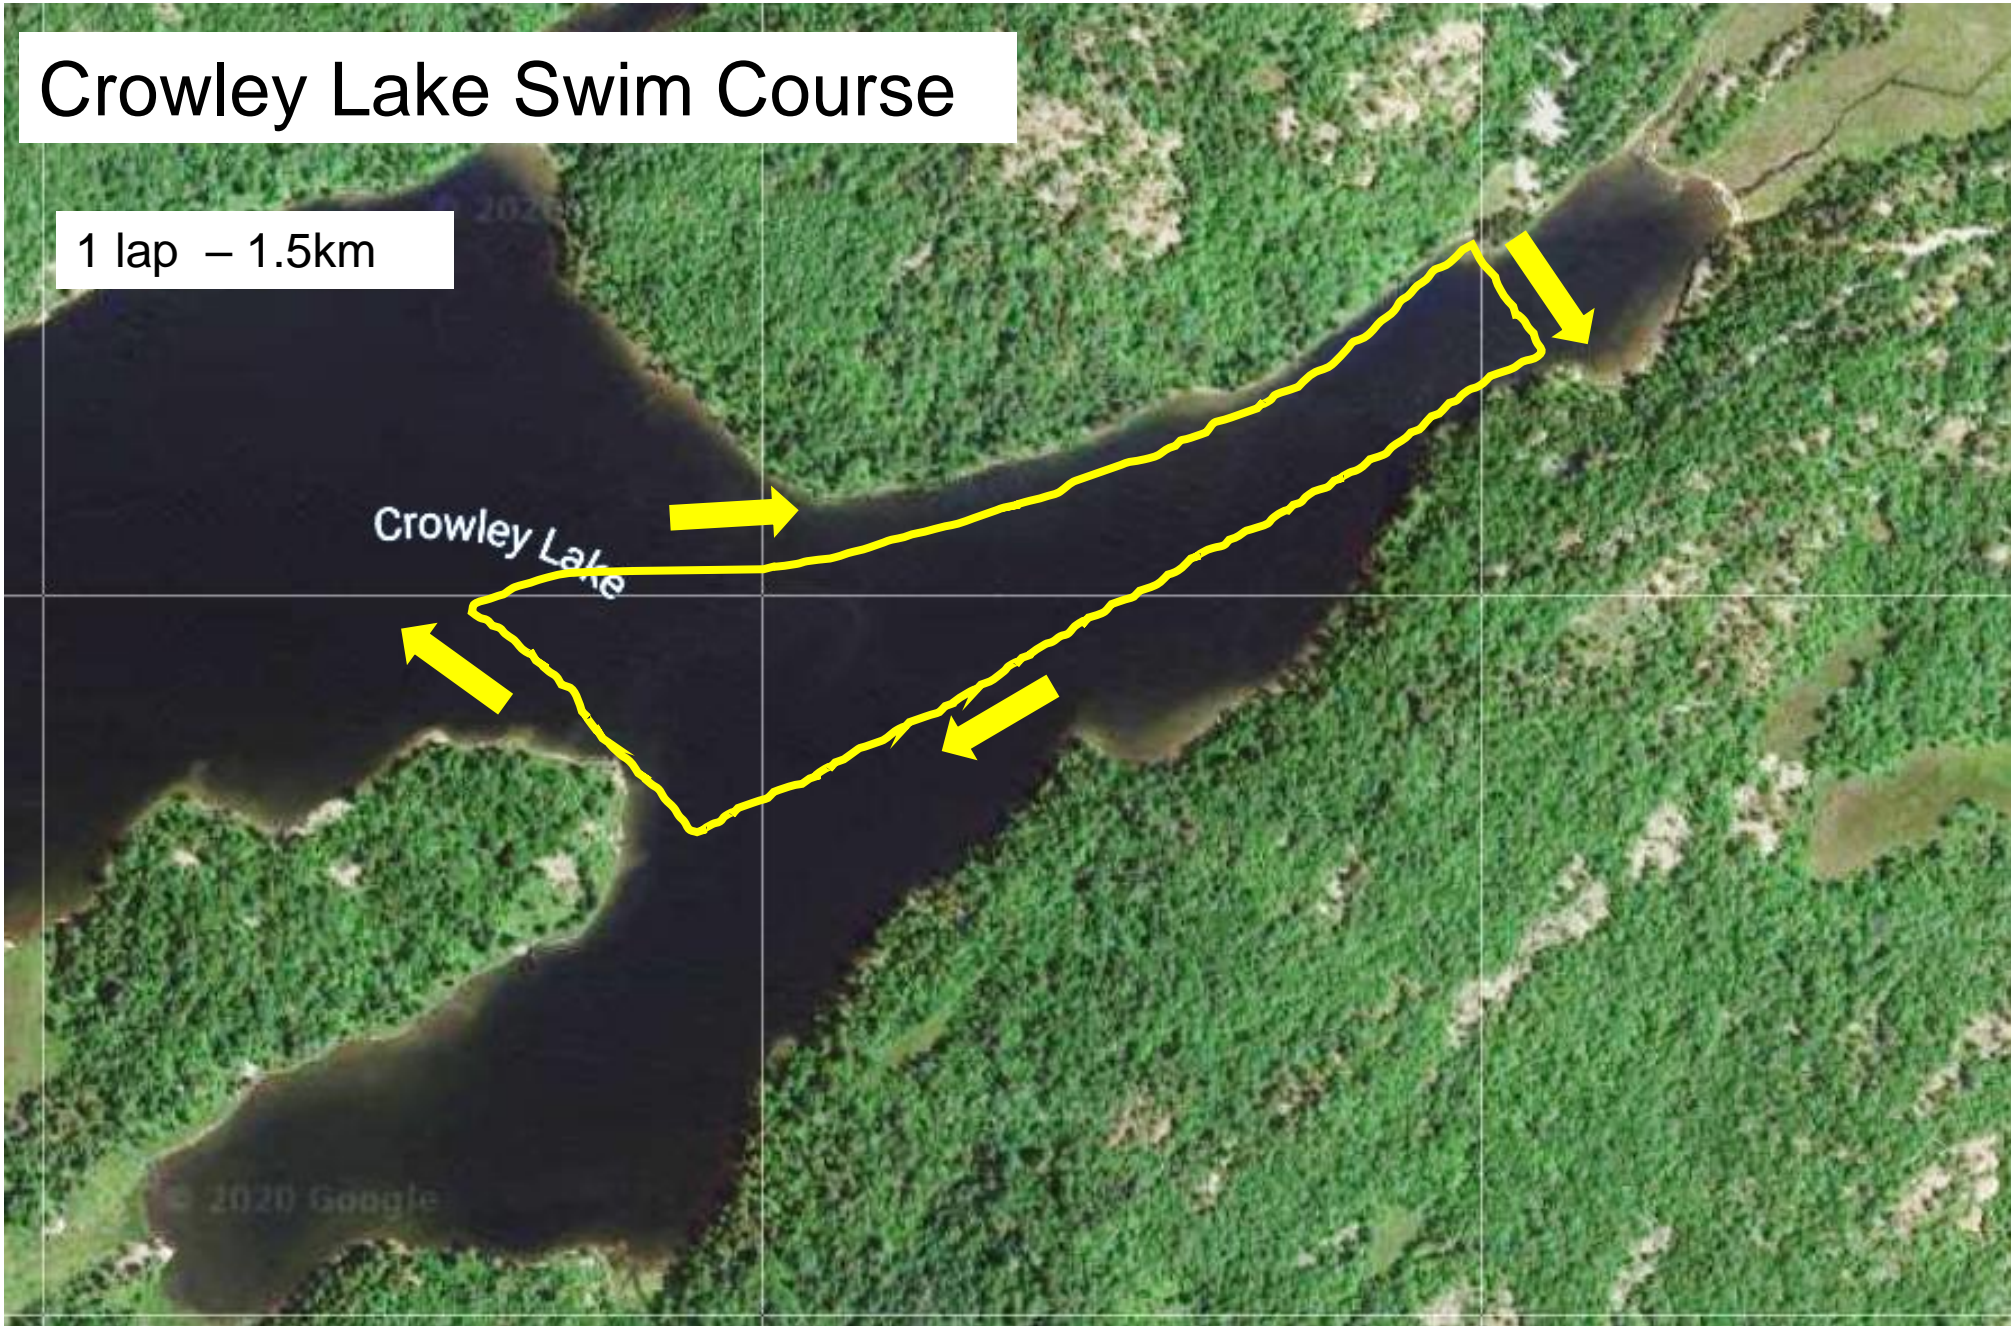

Crowley Lake Swim

# Crowley Lake Swim Course

1 lap – 1.5km

# Crowley Lake Swim Course

1 lap – 500 m