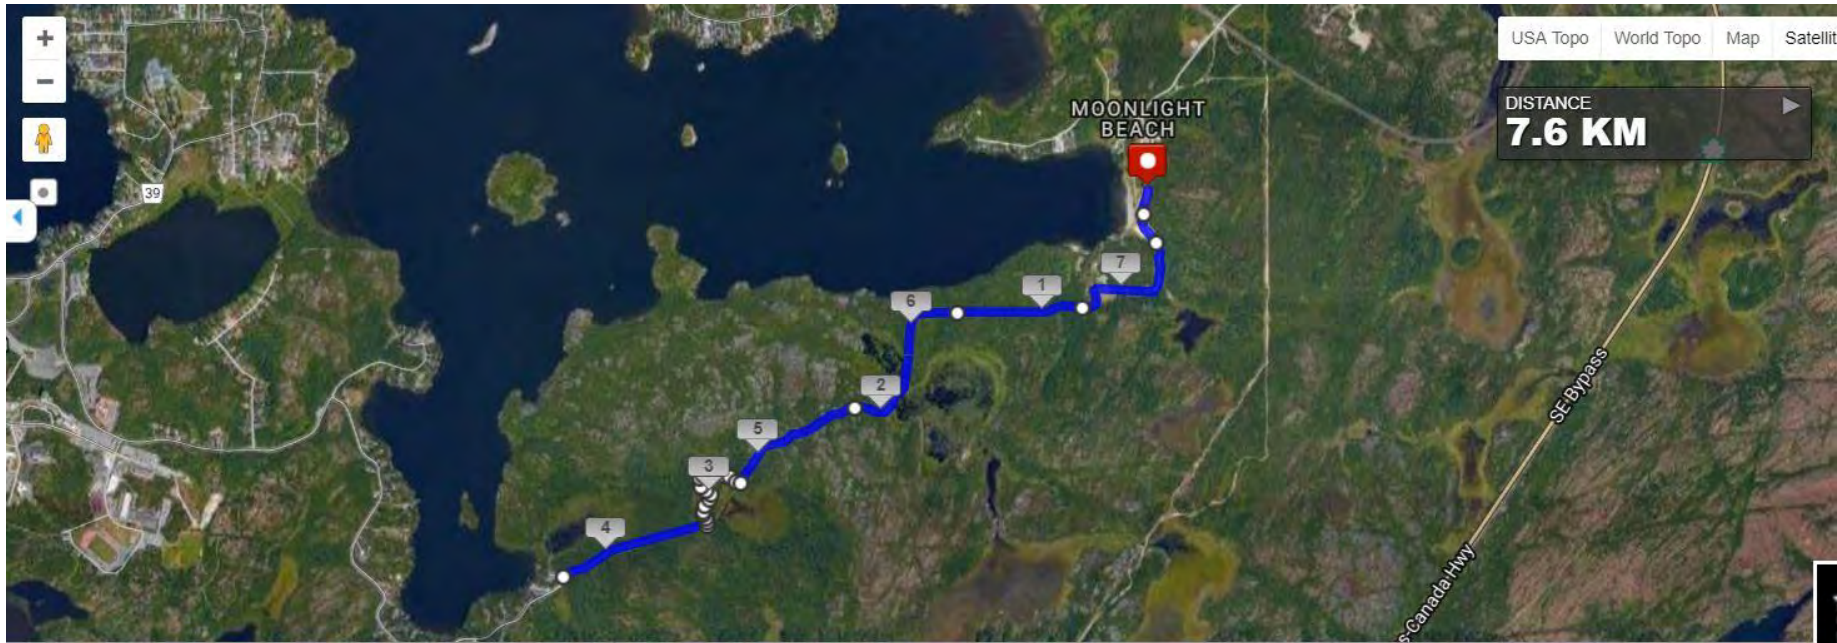

# Beaton Classic Swim Course – 1km

turn-around:  
Moonlight Beach road and Bancroft road

turn-around:  
Allan street and North street

## 2017 Beaton Classic Bike Course

Cyclists start at Moonlight Beach, travel north along Moonlight Beach road to the 4 way stop at Bancroft. They turn right onto Bancroft and travel east to the intersection of Allan (was Bancroft) and North. They turn around and cycle back to the 4 way stop at Moonlight/Bancroft. They complete the out and back from Moonlight/Bancroft to Allan/North 3 times. On the third lap, they turn left at Moonlight/Bancroft to bike back to Moonlight Beach.

# Beaton Classic Bike Course with Elevation Profile – 23 km total

# Beaton Classic Run Course with Elevation Profile – 7.5 km

USA Topo World Topo Map Satellit

DISTANCE  
**7.6 KM**

Elevation [Show elevation with grades](#)