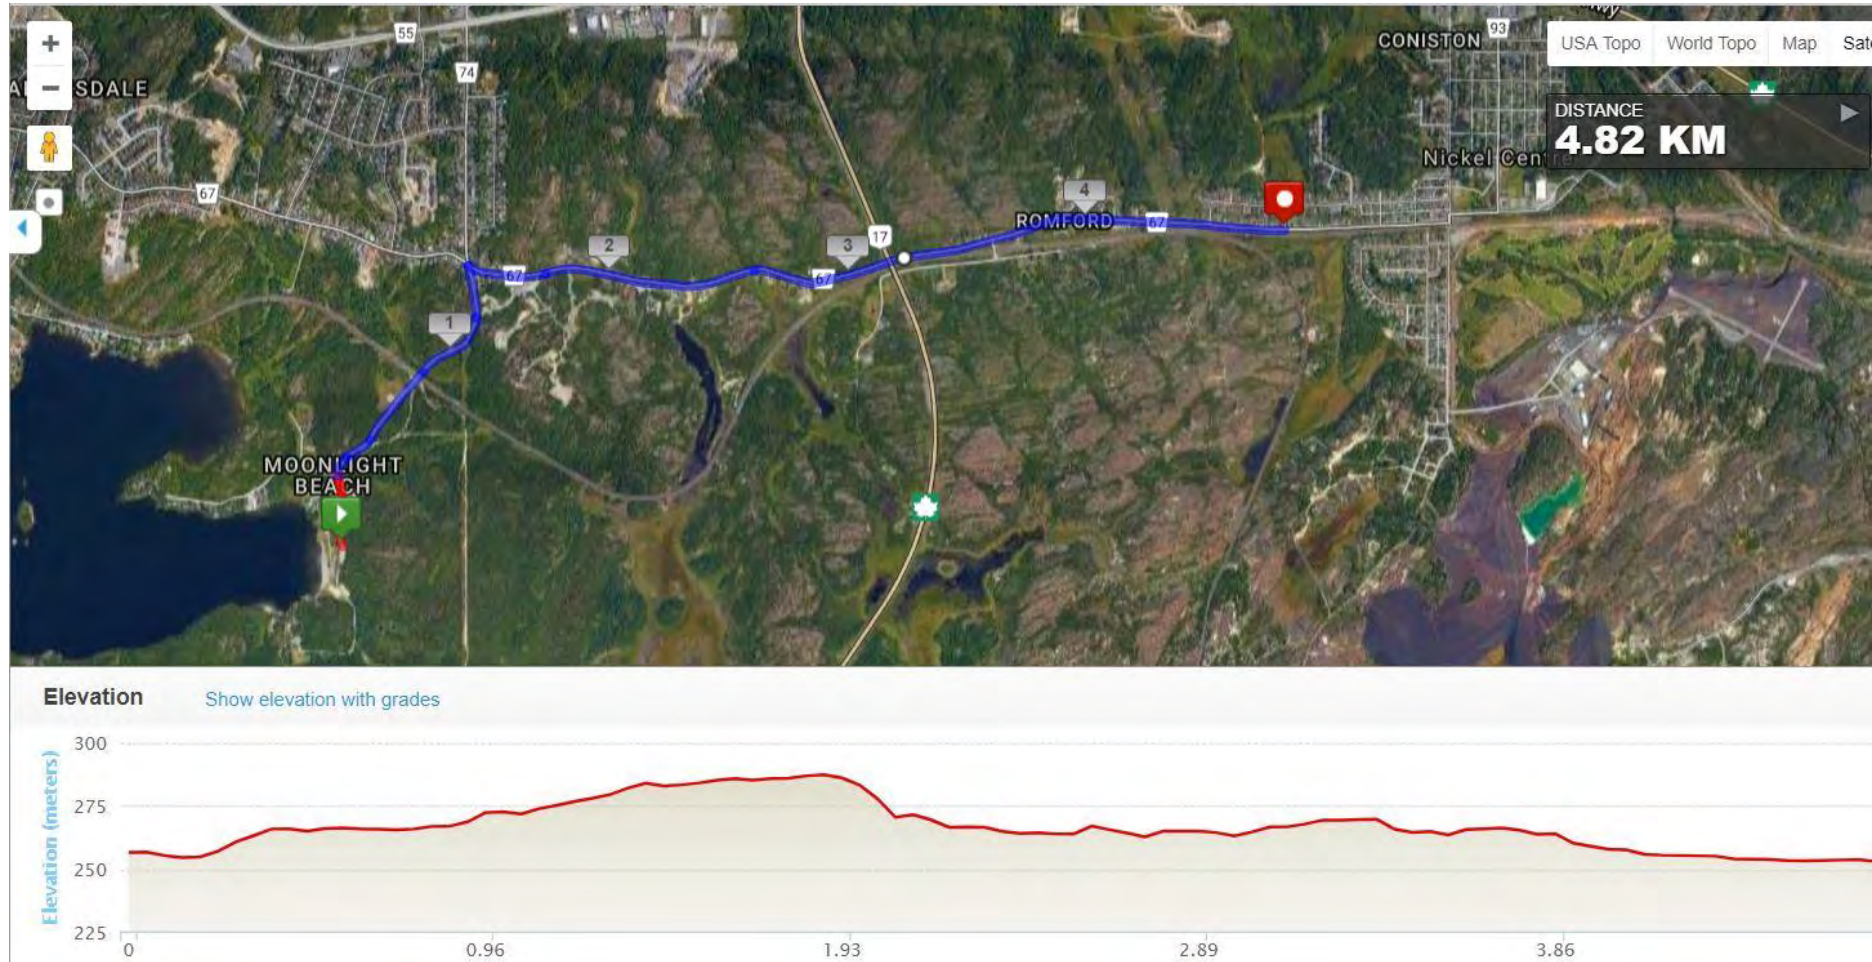

# Beaton Classic Swim Course – 1km

turn-around:  
Moonlight Beach road and Bancroft road

turn-around:  
Allan street and North street

## 2017 Beaton Classic Bike Course

Cyclists start at Moonlight Beach, travel north along Moonlight Beach road to the 4 way stop at Bancroft. They turn right onto Bancroft and travel east to the intersection of Allan (was Bancroft) and North. They turn around and cycle back to the 4 way stop at Moonlight/Bancroft. They complete the out and back from Moonlight/Bancroft to Allan/North 3 times. On the third lap, they turn left at Moonlight/Bancroft to bike back to Moonlight Beach.

# Beaton Classic Bike Course with Elevation Profile – 23 km total

# Beaton Classic Run Course with Elevation Profile – 7.5 km

USA Topo World Topo Map Satellit

DISTANCE  
**7.6 KM**

Elevation [Show elevation with grades](#)