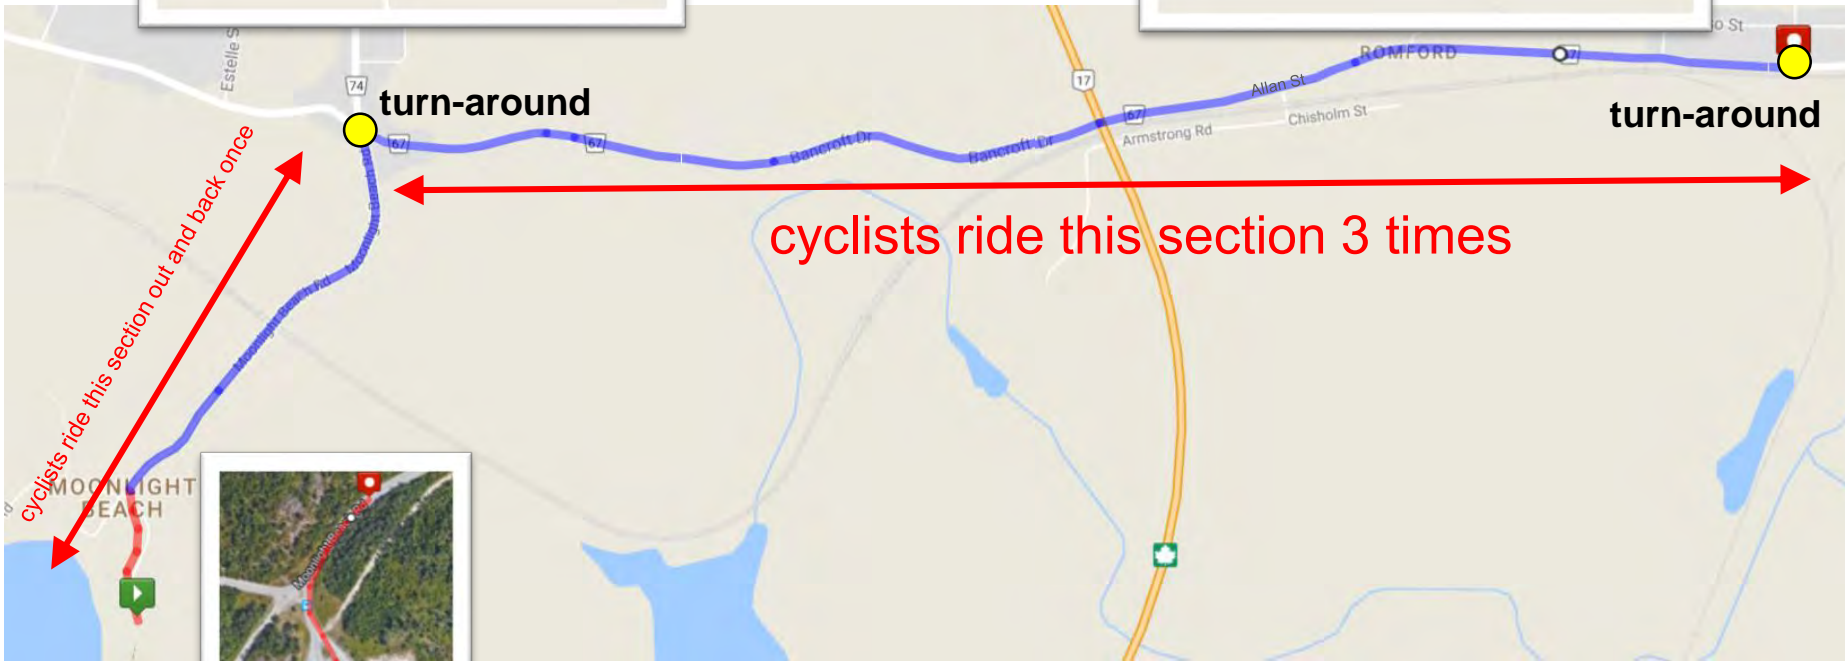

# Beaton Classic Swim Course – 1km

turn-around:  
Moonlight Beach road and Bancroft road

turn-around:  
Allan street and North street

## 2017 Beaton Classic Bike Course

Cyclists start at Moonlight Beach, travel north along Moonlight Beach road to the 4 way stop at Bancroft. They turn right onto Bancroft and travel east to the intersection of Allan (was Bancroft) and North. They turn around and cycle back to the 4 way stop at Moonlight/Bancroft. They complete the out and back from Moonlight/Bancroft to Allan/North 3 times. On the third lap, they turn left at Moonlight/Bancroft to bike back to Moonlight Beach.

# Beaton Classic Canoe Course – 4 km

# Beaton Classic Run Course with Elevation Profile – 7.5 km

USA Topo World Topo Map Satellit

DISTANCE  
**7.6 KM**

Elevation [Show elevation with grades](#)