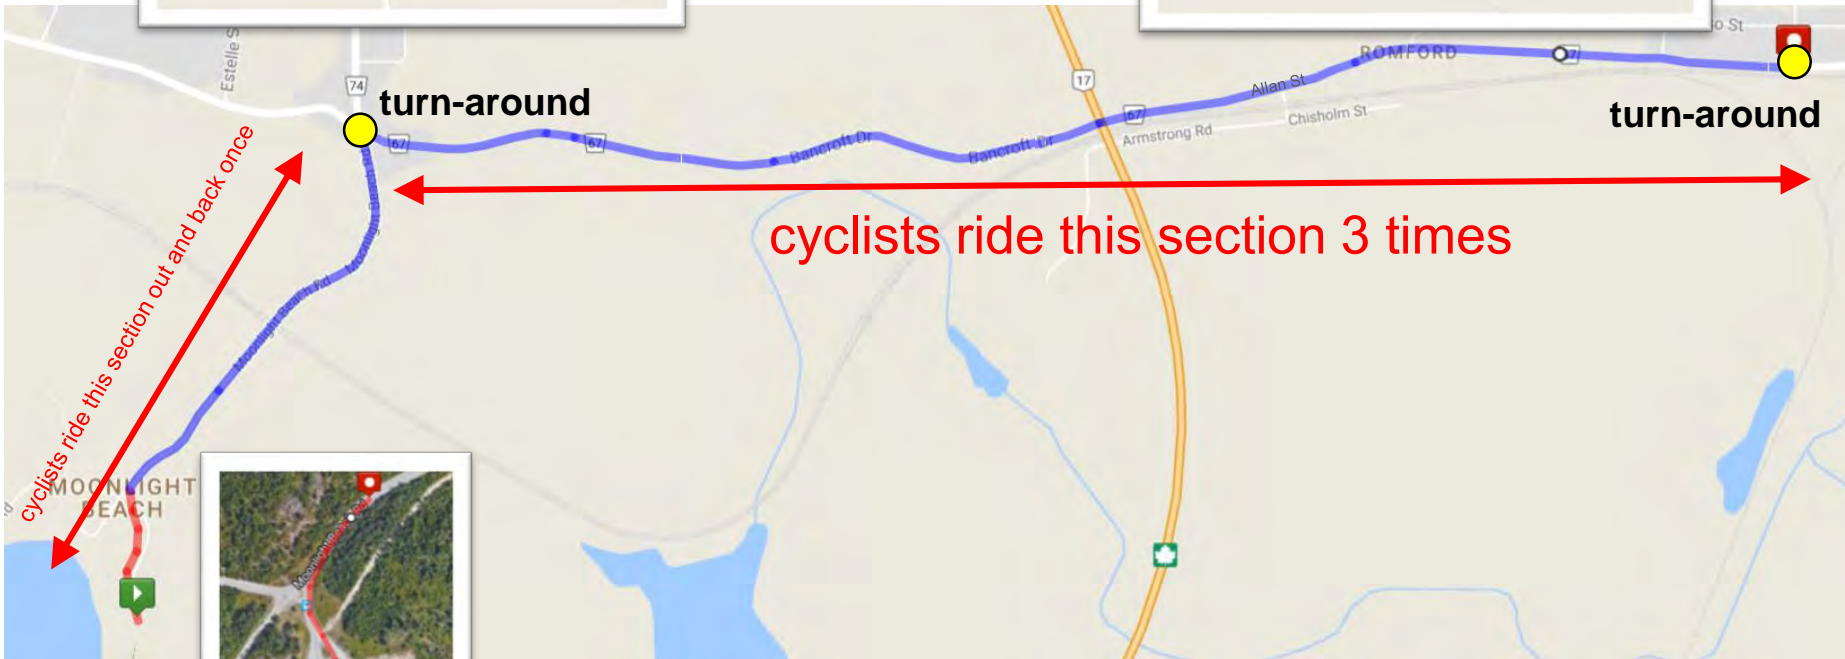

Beaton Classic Swim Course – 1km

turn-around:
Moonlight Beach road and Bancroft road

turn-around:
Allan street and North street

2017 Beaton Classic Bike Course

Cyclists start at Moonlight Beach, travel north along Moonlight Beach road to the 4 way stop at Bancroft. They turn right onto Bancroft and travel east to the intersection of Allan (was Bancroft) and North. They turn around and cycle back to the 4 way stop at Moonlight/Bancroft. They complete the out and back from Moonlight/Bancroft to Allan/North 3 times. On the third lap, they turn left at Moonlight/Bancroft to bike back to Moonlight Beach.

Beaton Classic Bike Course with Elevation Profile – 23 km total

Beaton Classic Canoe Course – 4 km

Beaton Classic Run Course with Elevation Profile – 7.5 km

Elevation

Show elevation with grades