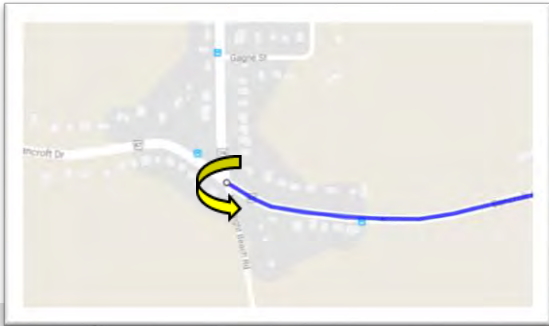

# Beaton Classic Swim Course – 1km

turn-around:  
Moonlight Beach road and Bancroft road

turn-around:  
Allan street and North street

## 2017 Beaton Classic Bike Course

Cyclists start at Moonlight Beach, travel north along Moonlight Beach road to the 4 way stop at Bancroft. They turn right onto Bancroft and travel east to the intersection of Allan (was Bancroft) and North. They turn around and cycle back to the 4 way stop at Moonlight/Bancroft. They complete the out and back from Moonlight/Bancroft to Allan/North 3 times. On the third lap, they turn left at Moonlight/Bancroft to bike back to Moonlight Beach.

# Beaton Classic Canoe Course – 4 km

# Beaton Classic Run Course with Elevation Profile – 7.5 km

USA Topo World Topo Map Satellit

DISTANCE  
**7.6 KM**

Elevation [Show elevation with grades](#)