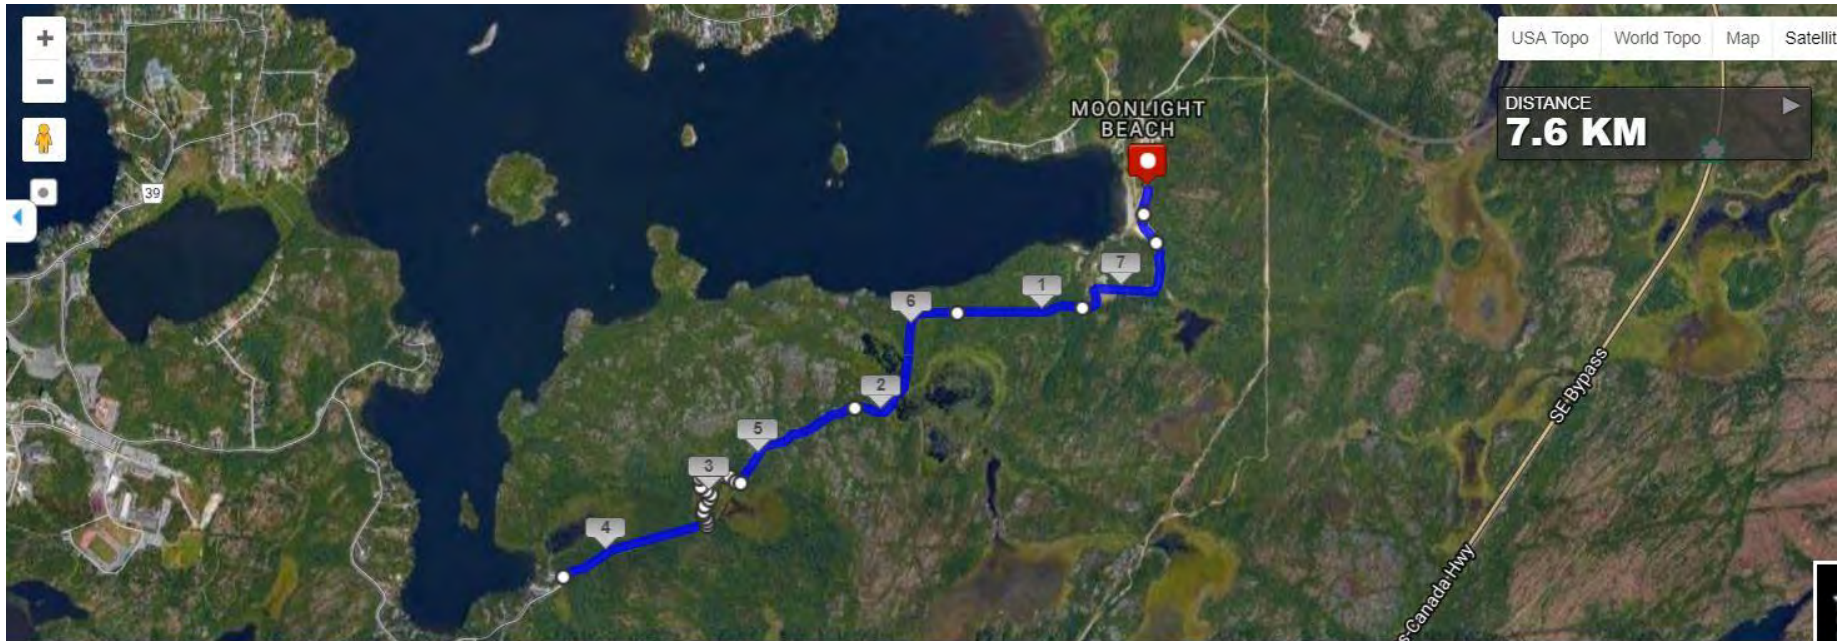

Beaton Classic Swim Course – 1km

turn-around:
Moonlight Beach road and Bancroft road

turn-around:
Allan street and North street

2017 Beaton Classic Bike Course

Cyclists start at Moonlight Beach, travel north along Moonlight Beach road to the 4 way stop at Bancroft. They turn right onto Bancroft and travel east to the intersection of Allan (was Bancroft) and North. They turn around and cycle back to the 4 way stop at Moonlight/Bancroft. They complete the out and back from Moonlight/Bancroft to Allan/North 3 times. On the third lap, they turn left at Moonlight/Bancroft to bike back to Moonlight Beach.

Beaton Classic Bike Course with Elevation Profile – 23 km total

Beaton Classic Canoe Course – 4 km

Beaton Classic Run Course with Elevation Profile – 7.5 km

Elevation

Show elevation with grades