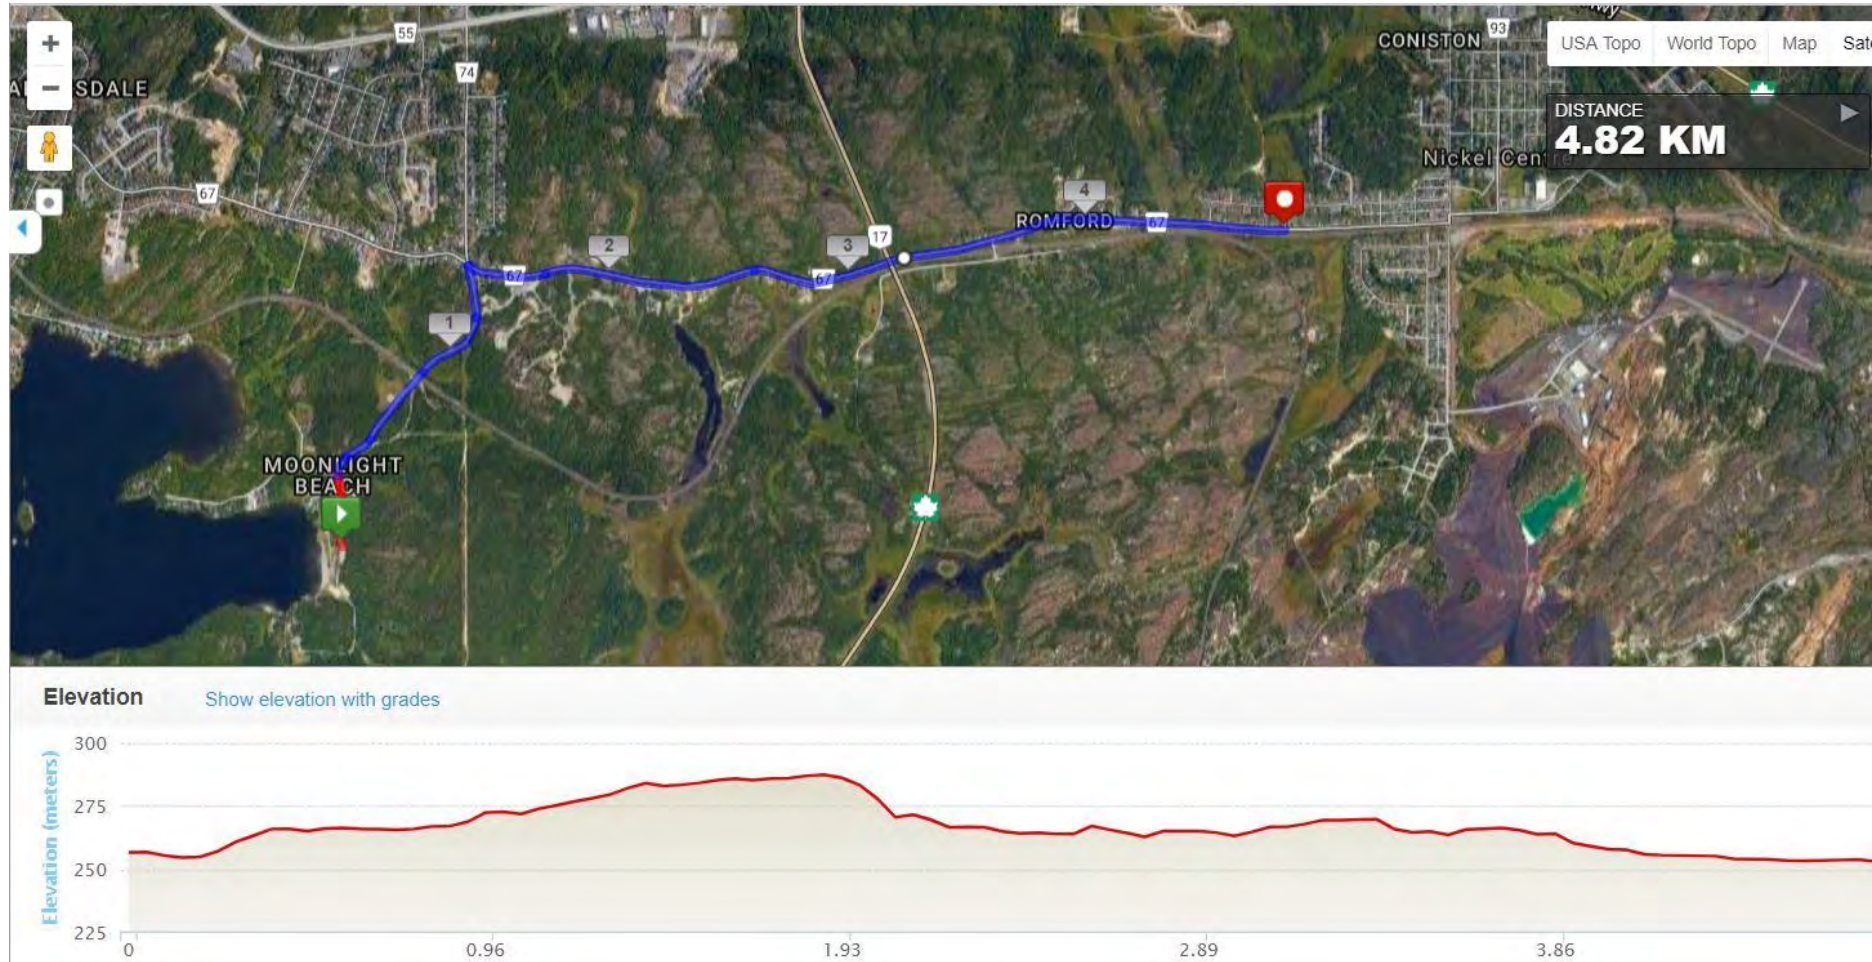

Beaton Classic Swim Course – 1km

turn-around:
Moonlight Beach road and Bancroft road

turn-around:
Allan street and North street

2017 Beaton Classic Bike Course

Cyclists start at Moonlight Beach, travel north along Moonlight Beach road to the 4 way stop at Bancroft. They turn right onto Bancroft and travel east to the intersection of Allan (was Bancroft) and North. They turn around and cycle back to the 4 way stop at Moonlight/Bancroft. They complete the out and back from Moonlight/Bancroft to Allan/North 3 times. On the third lap, they turn left at Moonlight/Bancroft to bike back to Moonlight Beach.

Beaton Classic Bike Course with Elevation Profile – 23 km total

Beaton Classic Canoe Course – 4 km

Beaton Classic Run Course with Elevation Profile – 7.5 km

Elevation

Show elevation with grades