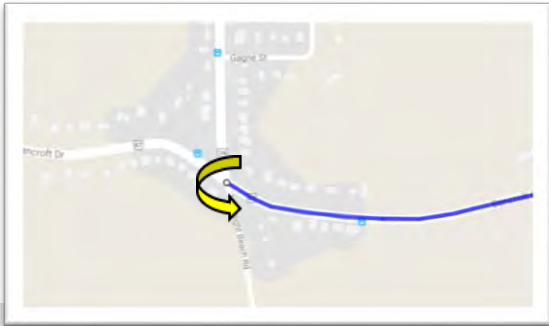

Beaton Classic Swim Course – 1km

turn-around:
Moonlight Beach road and Bancroft road

turn-around:
Allan street and North street

2017 Beaton Classic Bike Course

Cyclists start at Moonlight Beach, travel north along Moonlight Beach road to the 4 way stop at Bancroft. They turn right onto Bancroft and travel east to the intersection of Allan (was Bancroft) and North. They turn around and cycle back to the 4 way stop at Moonlight/Bancroft. They complete the out and back from Moonlight/Bancroft to Allan/North 3 times. On the third lap, they turn left at Moonlight/Bancroft to bike back to Moonlight Beach.

Beaton Classic Bike Course with Elevation Profile – 23 km total

Beaton Classic Canoe Course – 4 km

Beaton Classic Run Course with Elevation Profile – 7.5 km

Elevation

Show elevation with grades