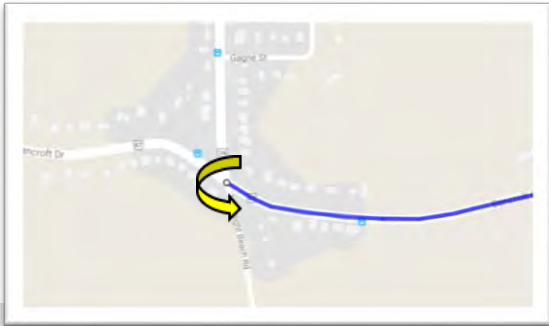

Beaton Classic Swim Course – 1km

turn-around:
Moonlight Beach road and Bancroft road

turn-around:
Allan street and North street

2017 Beaton Classic Bike Course

Cyclists start at Moonlight Beach, travel north along Moonlight Beach road to the 4 way stop at Bancroft. They turn right onto Bancroft and travel east to the intersection of Allan (was Bancroft) and North. They turn around and cycle back to the 4 way stop at Moonlight/Bancroft. They complete the out and back from Moonlight/Bancroft to Allan/North 3 times. On the third lap, they turn left at Moonlight/Bancroft to bike back to Moonlight Beach.

Beaton Classic Bike Course with Elevation Profile – 23 km total

Beaton Classic Canoe Course – 4 km

Beaton Classic Run Course with Elevation Profile – 7.5 km

Elevation [Show elevation with grades](#)