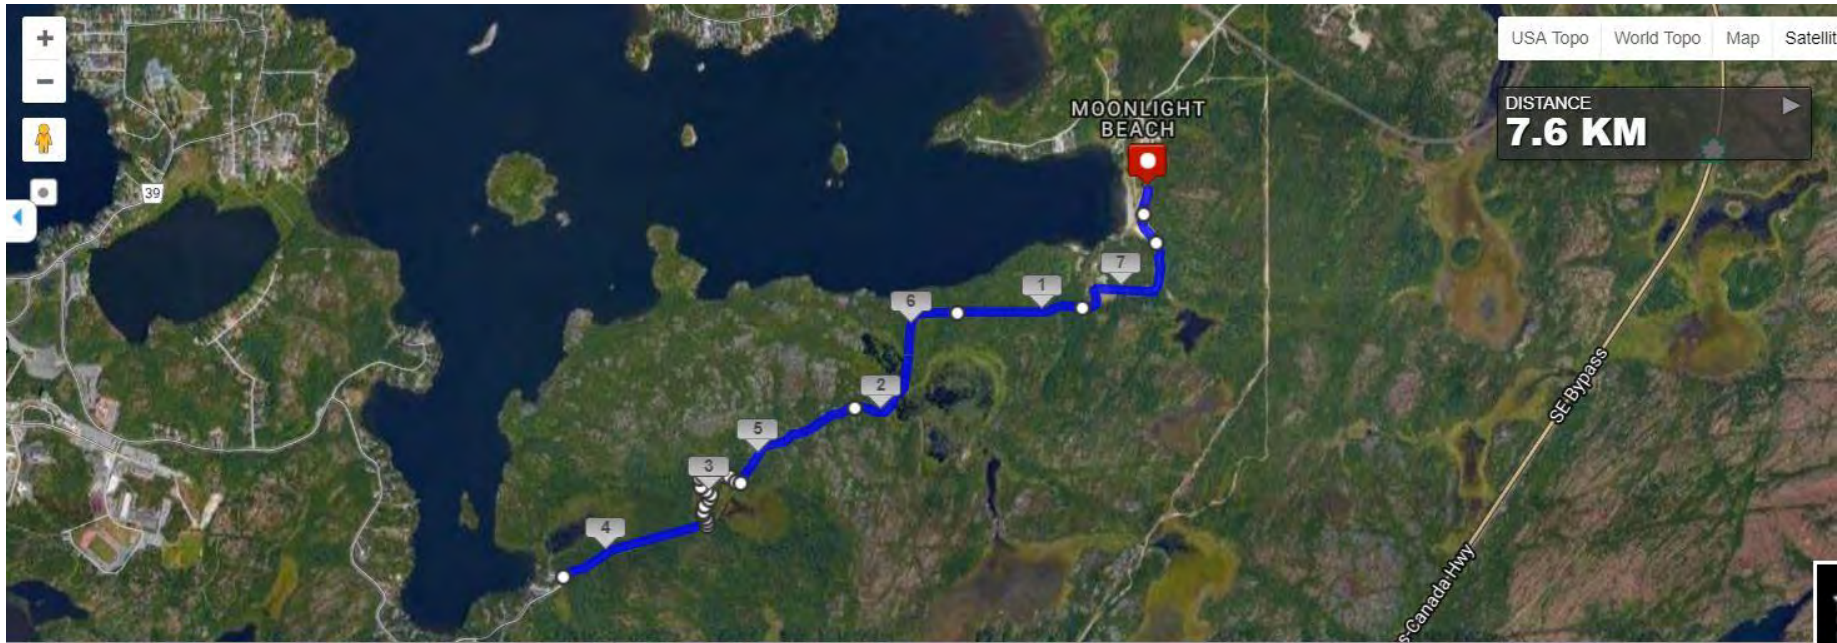

Beaton Classic Swim Course – 1km

turn-around:
Moonlight Beach road and Bancroft road

turn-around:
Allan street and North street

2017 Beaton Classic Bike Course

Cyclists start at Moonlight Beach, travel north along Moonlight Beach road to the 4 way stop at Bancroft. They turn right onto Bancroft and travel east to the intersection of Allan (was Bancroft) and North. They turn around and cycle back to the 4 way stop at Moonlight/Bancroft. They complete the out and back from Moonlight/Bancroft to Allan/North 3 times. On the third lap, they turn left at Moonlight/Bancroft to bike back to Moonlight Beach.

Beaton Classic Bike Course with Elevation Profile – 23 km total

Beaton Classic Canoe Course – 4 km

Beaton Classic Run Course with Elevation Profile – 7.5 km

Elevation [Show elevation with grades](#)