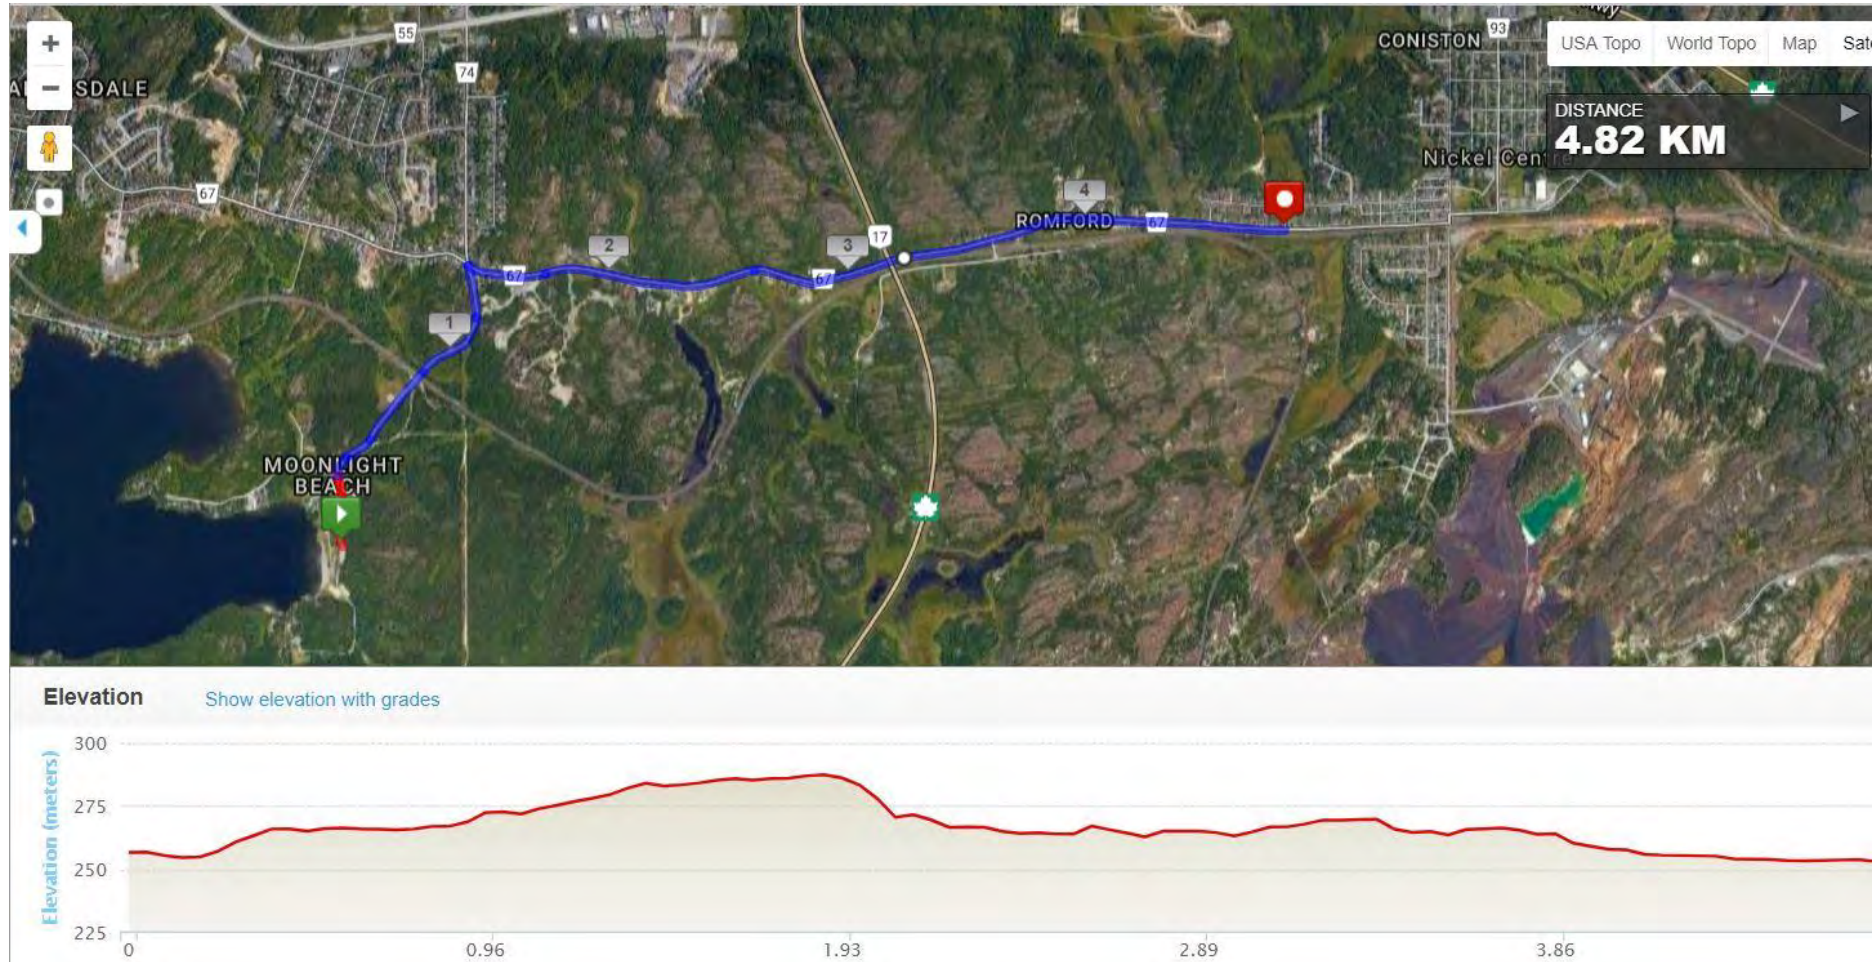

Beaton Classic Swim Course – 1km

turn-around:
Moonlight Beach road and Bancroft road

turn-around:
Allan street and North street

2017 Beaton Classic Bike Course

Cyclists start at Moonlight Beach, travel north along Moonlight Beach road to the 4 way stop at Bancroft. They turn right onto Bancroft and travel east to the intersection of Allan (was Bancroft) and North. They turn around and cycle back to the 4 way stop at Moonlight/Bancroft. They complete the out and back from Moonlight/Bancroft to Allan/North 3 times. On the third lap, they turn left at Moonlight/Bancroft to bike back to Moonlight Beach.

Beaton Classic Bike Course with Elevation Profile – 23 km total

Beaton Classic Canoe Course – 4 km

Beaton Classic Run Course with Elevation Profile – 7.5 km

Elevation [Show elevation with grades](#)