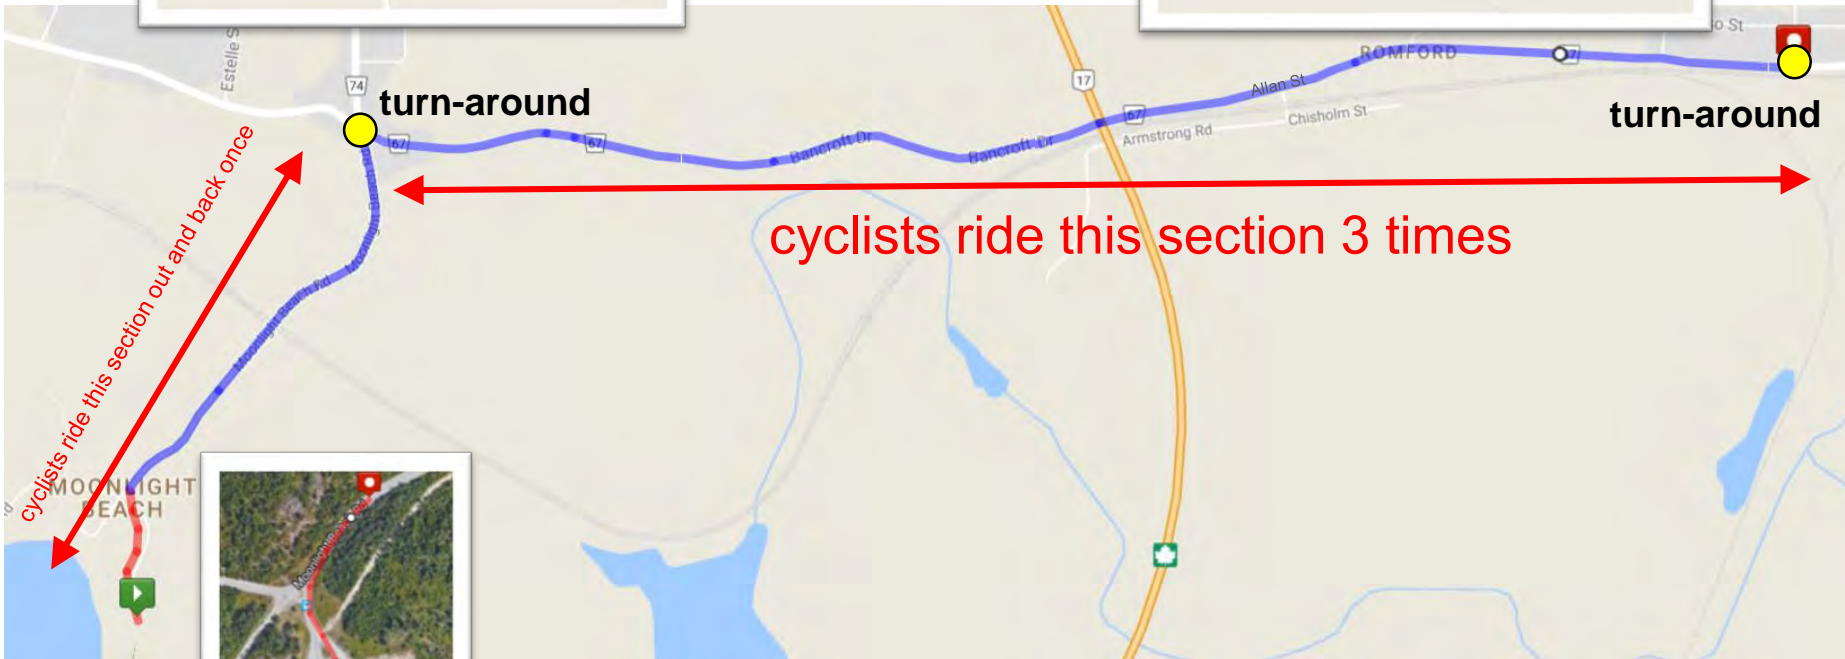

Beaton Classic Swim Course – 1km

turn-around:
Moonlight Beach road and Bancroft road

turn-around:
Allan street and North street

2017 Beaton Classic Bike Course

Cyclists start at Moonlight Beach, travel north along Moonlight Beach road to the 4 way stop at Bancroft. They turn right onto Bancroft and travel east to the intersection of Allan (was Bancroft) and North. They turn around and cycle back to the 4 way stop at Moonlight/Bancroft. They complete the out and back from Moonlight/Bancroft to Allan/North 3 times. On the third lap, they turn left at Moonlight/Bancroft to bike back to Moonlight Beach.